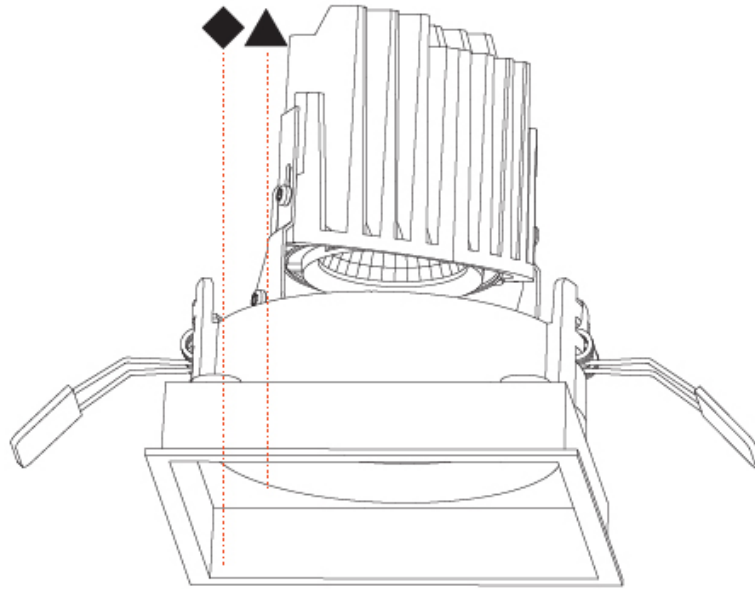

## BIONIQ SQUARE ADJUSTABLE RECESSED

A35359-

PROJECT

TYPE

SPECIFIER

QUANTITY

DATE

PROJECT
TYPE
SPECIFIER
QUANTITY
DATE